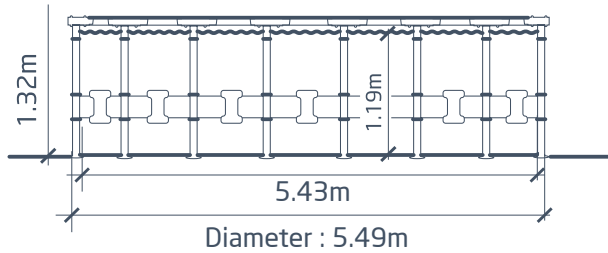

SWIMMING POOL YZAKI STYLE Ø4,57 x 1,32M

C-11-219784

SIZE

LINER TRITECH®
TRIPLE THICKNESS

INTERIOR

EXTERIOR

EQUIPMENT INCLUDED

4 SEASON COVER